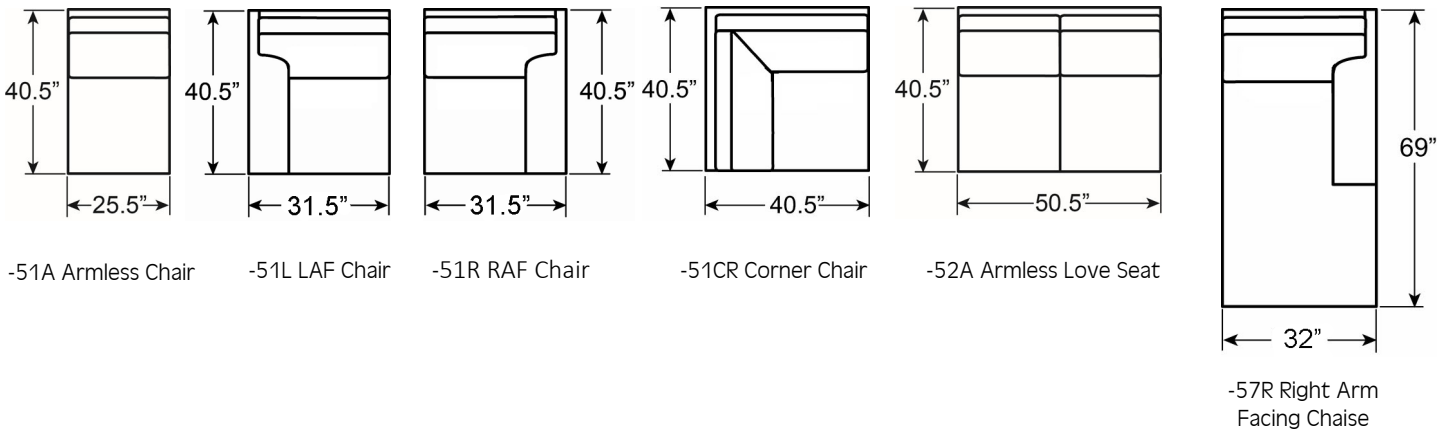

LL6490-53LCR LEFT ARM FACING LEATHER CORNER SOFA
Overall: 96½ to 100W* x 40½D x 36H Arm: 24-25H**
Seat: 18H Inside: 73½W x 24D

LL6490-53RCR RIGHT ARM FACING LEATHER CORNER SOFA
Overall: 96½ to 100W* x 40½D x 36H Arm: 24-25H**
Seat: 18H Inside: 73½W x 24D

LL6490-55 LEATHER WEDGE
Overall: 74½W x 44D x 36H
Seat: 18H Inside: 52W x 27D

LL6490-57R RIGHT ARM FACING LEATHER CHAISE
Overall: 32 to 35½W* x 69D x 36H Arm: 24-25H**
Seat: 18H Inside: 25W x 52½D

*OVERALL WIDTH is determined by arm style selected.
**ARM HEIGHT Sock/Panel are 25H, all others 24H

Braxton Leather Sectional as Shown in image on previous page:

NOTE: These schematics are based off of a 6" Track arm. Lengths will vary according to the arm style selected.

Available Companion Pieces for the LL6490 Braxton Leather Sectional:

OVERALL DIMENSIONS

*Arm styles** offered vary by frame and determine the overall width so be sure to reference the correct column.
The 3" Track Arm is limited to standard size frames and the 9" Track Arm is limited to large size frames.