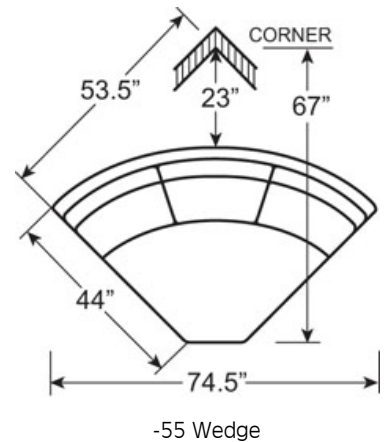

LL6490-55 LEATHER WEDGE
Overall: 74½W x 44D x 36H
Seat: 18H Inside: 52W x 27D

LL6490-57R RIGHT ARM FACING LEATHER CHAISE
Overall: 32 to 35½W* x 69D x 36H Arm: 24-25H**
Seat: 18H Inside: 25W x 52½D

*OVERALL WIDTH is determined by arm style selected.
**ARM HEIGHT Sock/Panel are 25H, all others 24H

Braxton Leather Sectional as Shown in image on previous page:

NOTE: These schematics are based off of a 6" Track arm. Lengths will vary according to the arm style selected.

Available Companion Pieces for the LL6490 Braxton Leather Sectional:

OVERALL DIMENSIONS

*Arm styles** offered vary by frame and determine the overall width so be sure to reference the correct column.
The 3" Track Arm is limited to standard size frames and the 9" Track Arm is limited to large size frames.