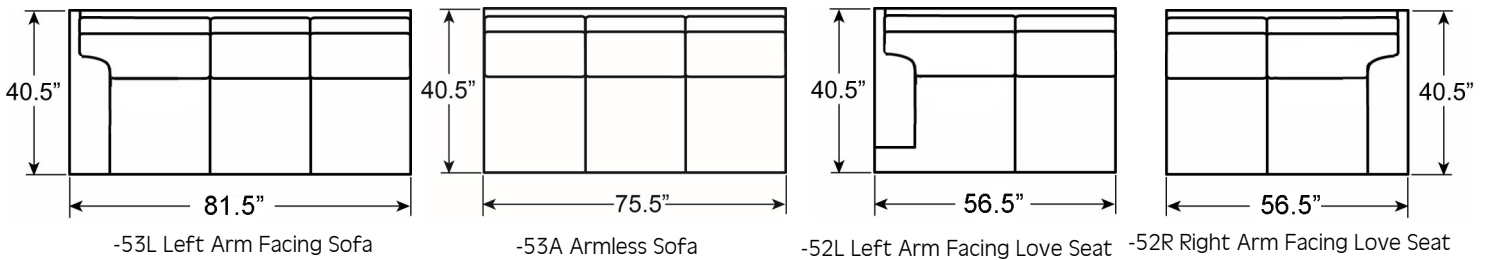

LL6490-55 LEATHER WEDGE
Overall: 74½W x 44D x 36H
Seat: 18H Inside: 52W x 27D

LL6490-57R RIGHT ARM FACING LEATHER CHAISE
Overall: 32 to 35½W* x 69D x 36H Arm: 24-25H**
Seat: 18H Inside: 25W x 52½D

*OVERALL WIDTH is determined by arm style selected.
**ARM HEIGHT Sock/Panel are 25H, all others 24H

Braxton Leather Sectional as Shown in image on previous page:

NOTE: These schematics are based off of a 6" Track arm. Lengths will vary according to the arm style selected.

Available Companion Pieces for the LL6490 Braxton Leather Sectional: