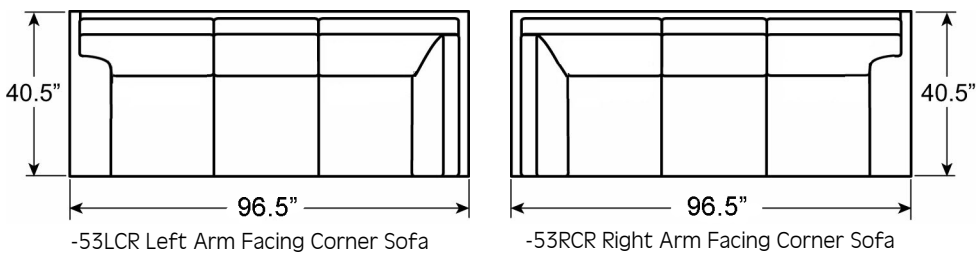

LL6490-55 LEATHER WEDGE
Overall: 74½W x 44D x 36H
Seat: 18H Inside: 52W x 27D

LL6490-57R RIGHT ARM FACING LEATHER CHAISE
Overall: 32 to 35½W* x 69D x 36H Arm: 24-25H**
Seat: 18H Inside: 25W x 52½D

*OVERALL WIDTH is determined by arm style selected.
**ARM HEIGHT Sock/Panel are 25H, all others 24H

Braxton Leather Sectional as Shown in image on previous page:

NOTE: These schematics are based off of a 6" Track arm. Lengths will vary according to the arm style selected.

Available Companion Pieces for the LL6490 Braxton Leather Sectional: