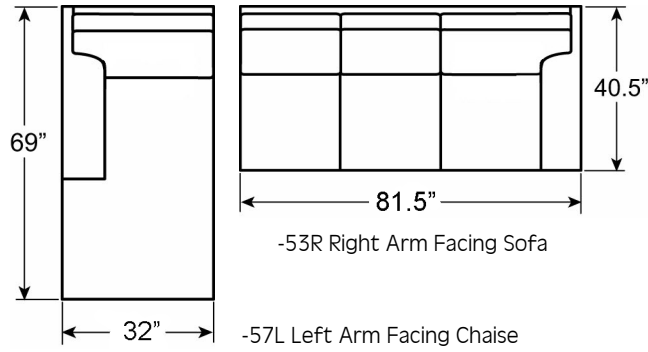

Braxton Leather Sectional as Shown in image on previous page: